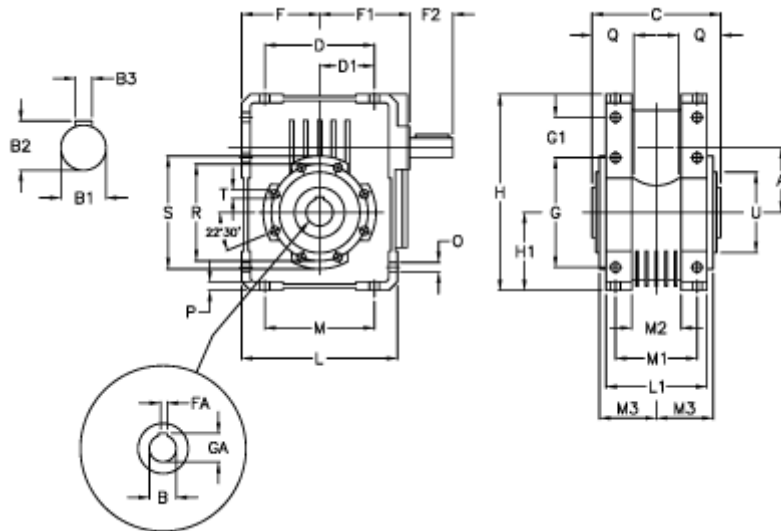

Article number: 3922086056700

Description: Worm gear with solid input shaft  
W 86U-56-HS unassembled

## Measures

A = 86.90	Description = W 86U-xx-HS	H = 245.5	O = 11.5
B = 35	F = 100.0	H1 = 100.0	P = 11
B1 = 25	F1 = 142.5	L = 200	Q = 45
B2 = 28.0	F2 = 50	L1 = 125	R = 130
B3 = 8	FA = 10	M = 144	S = 150
C = 140	G = 144	M1 = 101	T = M10x18
D = 144.0	G1 = 45.5	M2 = 57	U = 110
D1 = 72.0	GA = 38.3	M3 = 64.5	